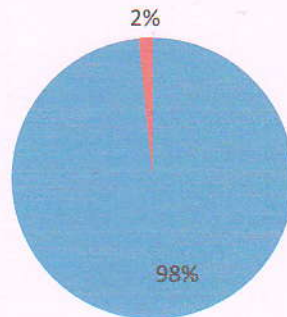

Behavior of Library Staffs is good.

123 responses