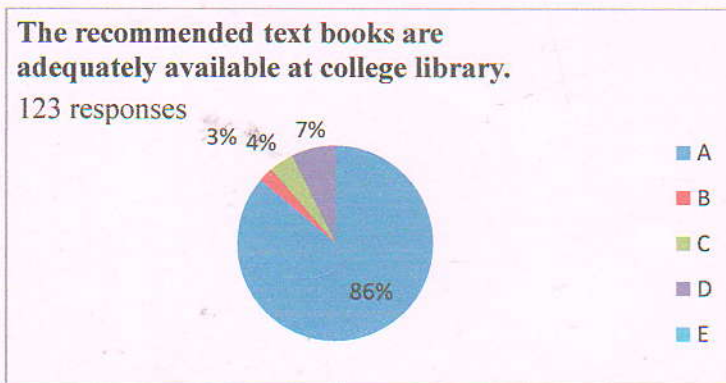

Students' Feedback on Infrastructure (2020-21)

*B. Saha*  
Principal  
Purbasthali College  
Parulia, Purba Bardhaman.

**College library opens at proper time.**

123 responses

**Behavior of Library Staffs is good.**

123 responses

**Internet access is available at college library.**

123 responses

*Asale*  
Principal  
Purbasthali College  
Parulia, Purba Bardhaman.

**Cleanliness follows at college campus.**

123 responses