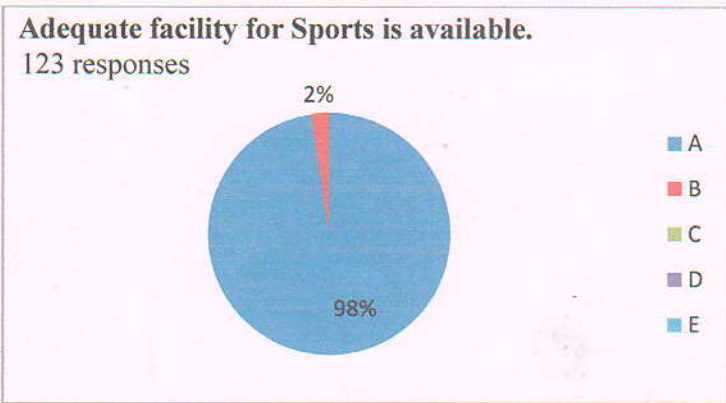

Students' Feedback on Infrastructure (2020-21)

*B. Saha*  
Principal  
Purbasthali College  
Parulia, Purba Bardhaman.

**College library opens at proper time.**

123 responses

**Behavior of Library Staffs is good.**