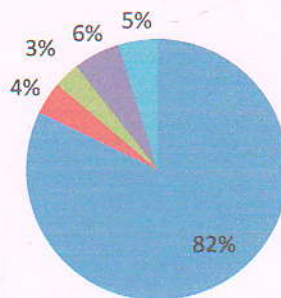

Internet access is available at college library.

123 responses

Asale
Principal
Purbasthali College
Parulia, Purba Bardhaman.