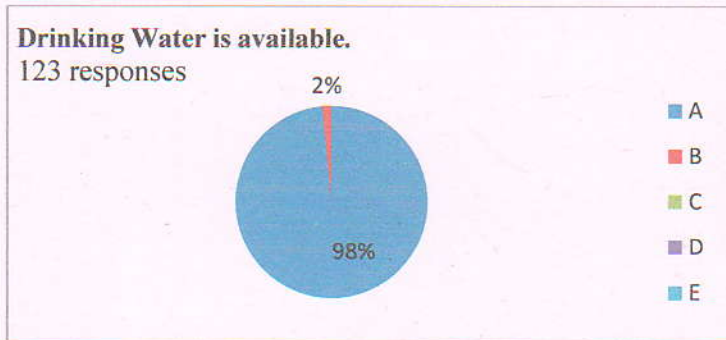

Students' Feedback on Infrastructure (2020-21)

*B. Saha*  
Principal  
Purbasthali College  
Parulia, Purba Bardhaman.

**College library opens at proper time.**

123 responses

**Behavior of Library Staffs is good.**