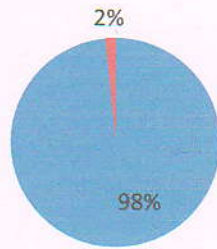

Students' Feedback on Infrastructure (2020-21)

*B. Saha*  
Principal  
Purbasthali College  
Parulia, Purba Bardhaman.

**College library opens at proper time.**

123 responses

**Behavior of Library Staffs is good.**